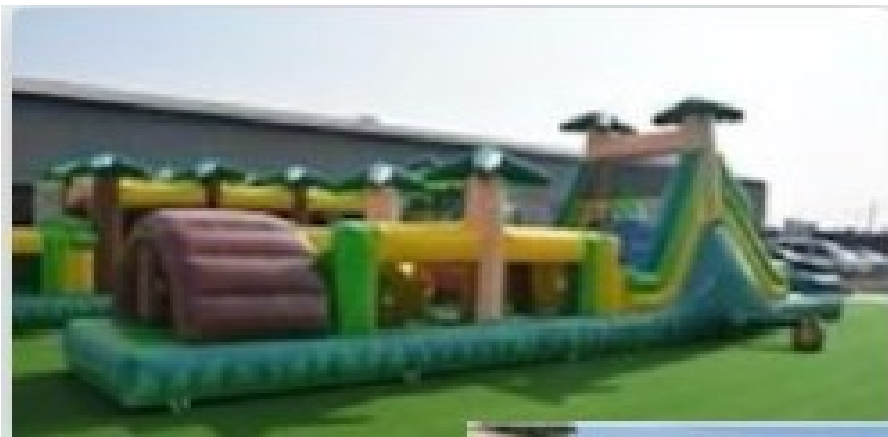

28' W x 28' L x 19' H

Dry only \$499

Texoma Funhouse

940-730-5819

www.texomafunhouse.net

Obstacle Courses

46' long Tropical Obstacle
46' L x 10' W x 14' H
Dry \$299 Wet \$349

76' long Tropical Obstacle
76' L x 11' W x 14' H
Dry \$349 Wet \$399