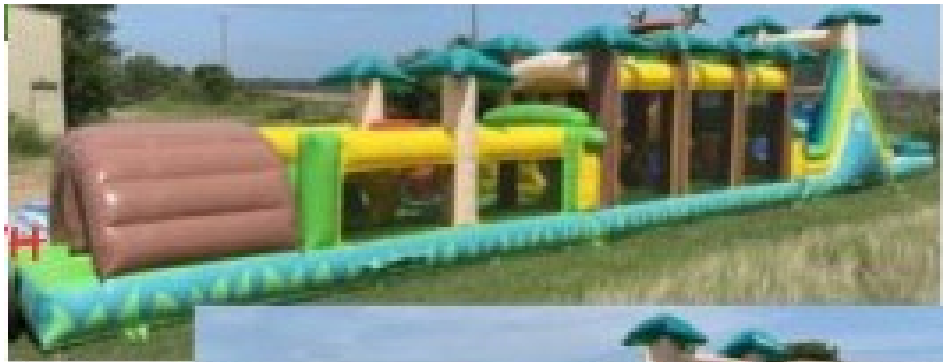

28' W x 28' L x 19' H

Dry only \$499

Texoma Funhouse

940-730-5819

www.texomafunhouse.net

Obstacle Courses

46' long Tropical Obstacle
46' L x 10' W x 14' H
Dry \$299 Wet \$349

76' long Tropical Obstacle
76' L x 11' W x 14' H
Dry \$349 Wet \$399