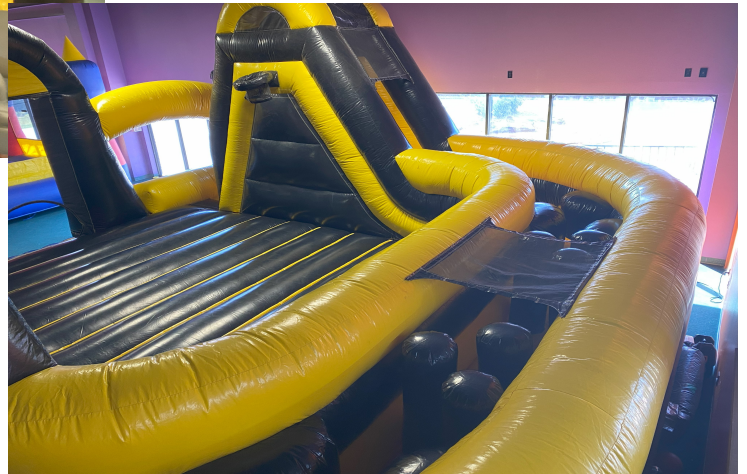

Obstacle Courses

NEW!

Dozer

28' W x 28' L x 19' H

Dry only $499