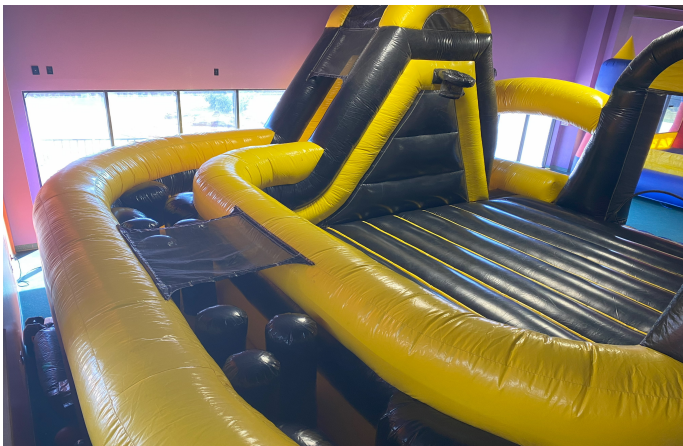

Obstacle Courses

NEW!

Dozer

28' W x 28' L x 19' H

Dry only $499